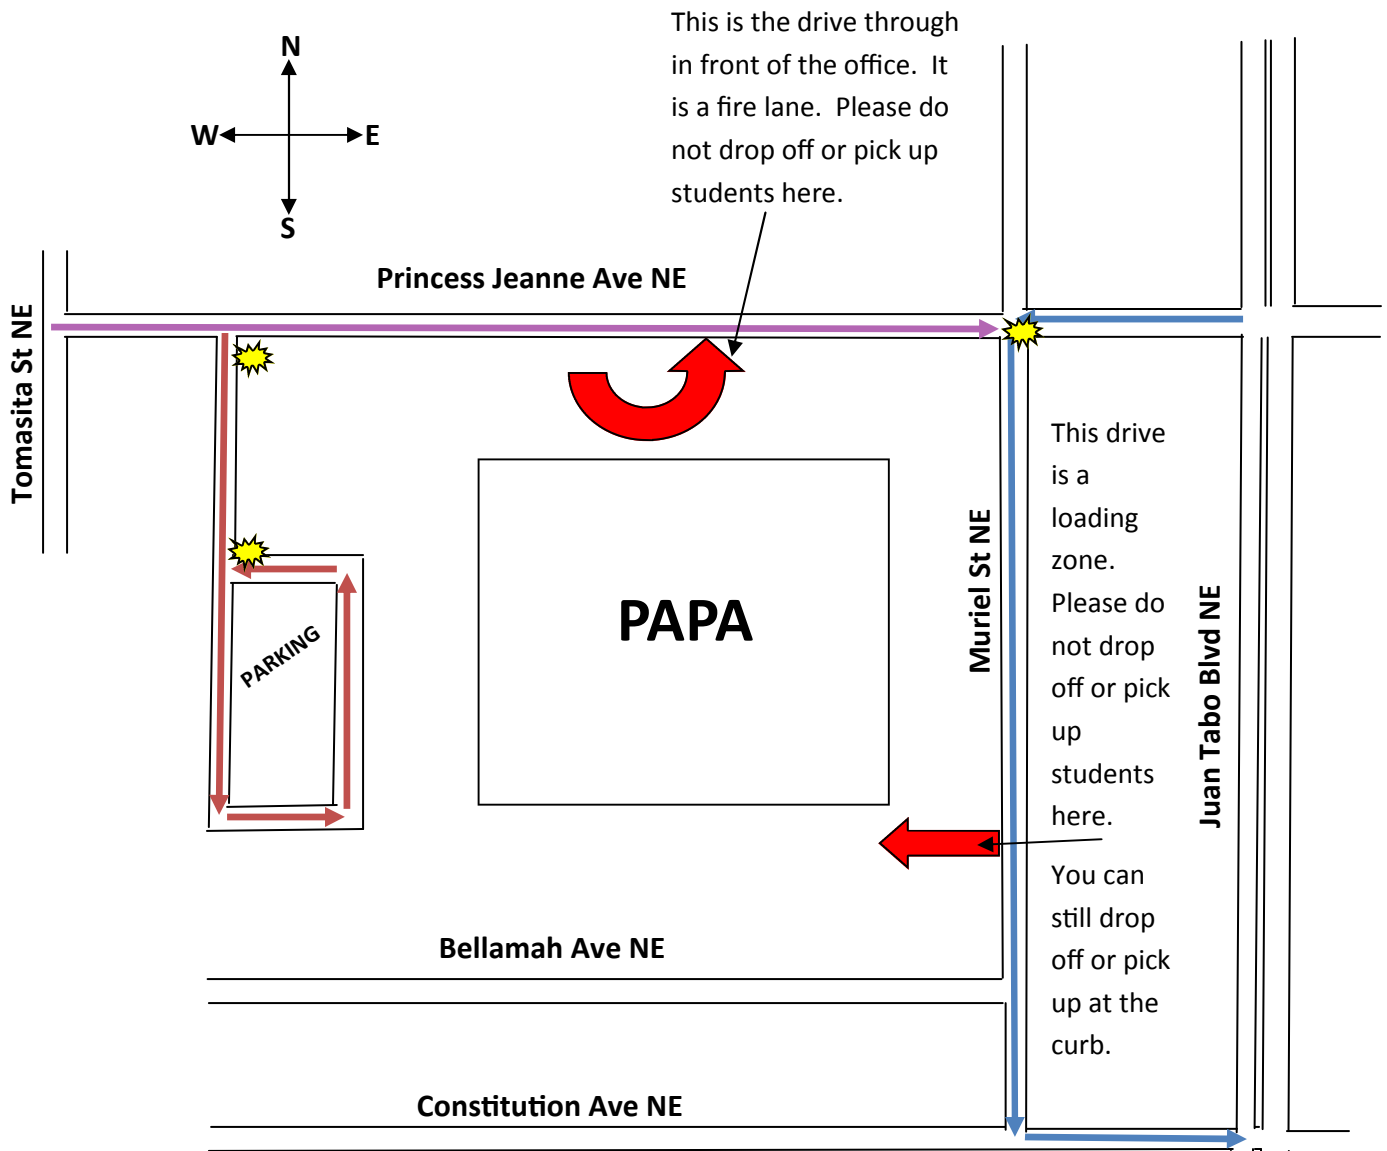

**PUBLIC ACADEMY FOR PERFORMING ARTS
 DROP-OFF AND PICK-UP OPTIONS
 TRIAL RUN ON THURSDAY, AUGUST 11, 2016**

Drop-off and Pick-up Options:

- ➔ Enter the West lot from Princess Jeanne and follow the loop. This will probably be the most congested as traffic can enter from East or West.
- ➡ From Juan Tabo, take Princess Jeanne West to Muriel South. Drop off students anywhere along Muriel, and take Constitution back to Juan Tabo.
- ➡ From Tomasita, take Princess Jeanne East. Drop off students anywhere along Princess Jeanne, and continue East.

☀ CAUTION!! Bottleneck areas!

PLEASE NOTE: THERE ARE NO CROSSING GUARDS. PLEASE ACT WITH COURTESY, AND DO NOT SPEED. OUR STUDENTS' SAFETY IS THE NUMBER 1 PRIORITY!

**PARENTS AND STUDENTS PARK IN THE WEST LOT.